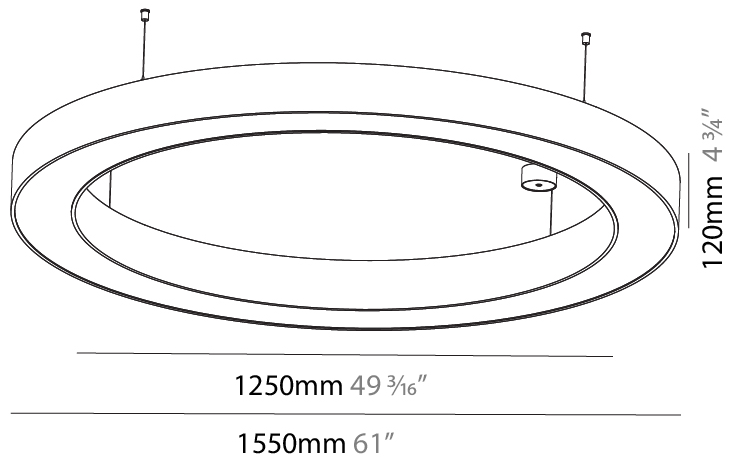

GENERAL

Series: Glorious
Subseries: Glorious
Brand: Prolicht
Division: Architectural
Mounting Type: Suspension
Mounting Location: Ceiling
Subcategory: Ambient

PHYSICAL

Shape: Round
Diameter (mm): 1550
Diameter (in): 61
Height (mm): 120
Height (in): 4 ³/₄
Max. Overall Height (mm): 2120
Max. Overall Height (in): 83 ⁷/₁₆
Light Distribution: Direct
Weight (kg): 16.737
Weight (lbs): 36.82
Diffuser: PMMA - Opal or Micro-Prism
Fixture Finish: SSR / BKV / CWI / CRY / HAB / UFT / ITA / RUA / FTG / MYG / LOD / PUS / FRO / FUP / KIA / POP / BLS / SPG / MEY / GOH / GUM / CHC / COM / ABZ / JAG / OBR / MOS / ROR
Fixture Material: Aluminum

ELECTRICAL

Lamp Type: LED (Zhaga Standard)
Input Wattage (W): 75
Total Output Wattage (W): 60 / 48 (3500K)
Dimming: Non-Dimming / Phase Dimming (120Vac only) / 0-10V Dimming
Driver Included: Yes
Driver Location: Integrated
Driver Type: Constant Current
Driver Class: Class 2
Input Voltage (V): 120 - 277
Constant Current (MA): 350 / 700/800 (3500K)

LED

Color Temperature (°K): 3000 / 3500 / 4000
Max. Delivered Lumen (lm): 6920 / 7164 / 7310
CRI: >80 CRI
Efficiency (%): 0.65
Lamp Life (hrs): 50000

OPTICAL

RATINGS AND CERTIFICATIONS

Certified By: Certified for North American Standards
IP rating: IP20