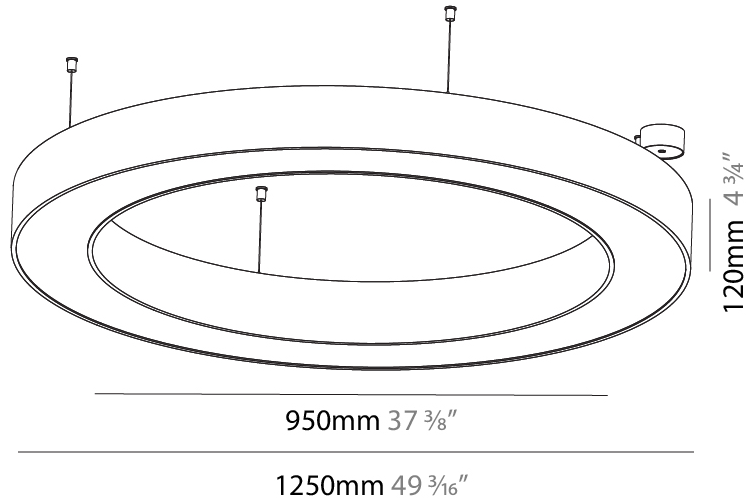

GENERAL

Series: Glorious
Subseries: Glorious
Brand: Prolicht
Division: Architectural
Mounting Type: Suspension
Mounting Location: Ceiling
Subcategory: Ambient

PHYSICAL

Shape: Round
Diameter (mm): 1250
Diameter (in): 49 ⁷/₁₆
Height (mm): 120
Height (in): 4 ³/₄
Max. Overall Height (mm): 2120
Max. Overall Height (in): 83 ⁷/₁₆
Light Distribution: Direct
Weight (kg): 12.847
Weight (lbs): 28.26
Diffuser: [PMMA - Opal or Micro-Prism](#)
Fixture Finish: [SSR / BKV / CWI / CRY / HAB / UFT / ITA / RUA / FTG / MYG / LOD / PUS / FRO / FUP / KIA / POP / BLS / SPG / MEY / GOH / GUM / CHC / COM / ABZ / JAG / OBR / MOS / ROR](#)
Fixture Material: Aluminum

ELECTRICAL

Lamp Type: LED (Zhaga Standard)
Input Wattage (W): 60
Total Output Wattage (W): 48 / 38.4 (3500K)
Dimming: [Non-Dimming / Phase Dimming (120Vac only) / 0-10V Dimming](#)
Driver Included: Yes
Driver Location: Integrated
Driver Type: Constant Current
Driver Class: Class 2
Input Voltage (V): 120 - 277
Constant Current (MA): 350 / 1200 (3500K)

LED

[Color Temperature (°K): 3000 / 3500 / 4000](#)
Max. Delivered Lumen (lm): 5540 / 5733 / 5850
CRI: >80 CRI
Efficiency (%): 0.65
Lamp Life (hrs): 50000

OPTICAL

RATINGS AND CERTIFICATIONS

Certified By: Certified for North American Standards
IP rating: IP20